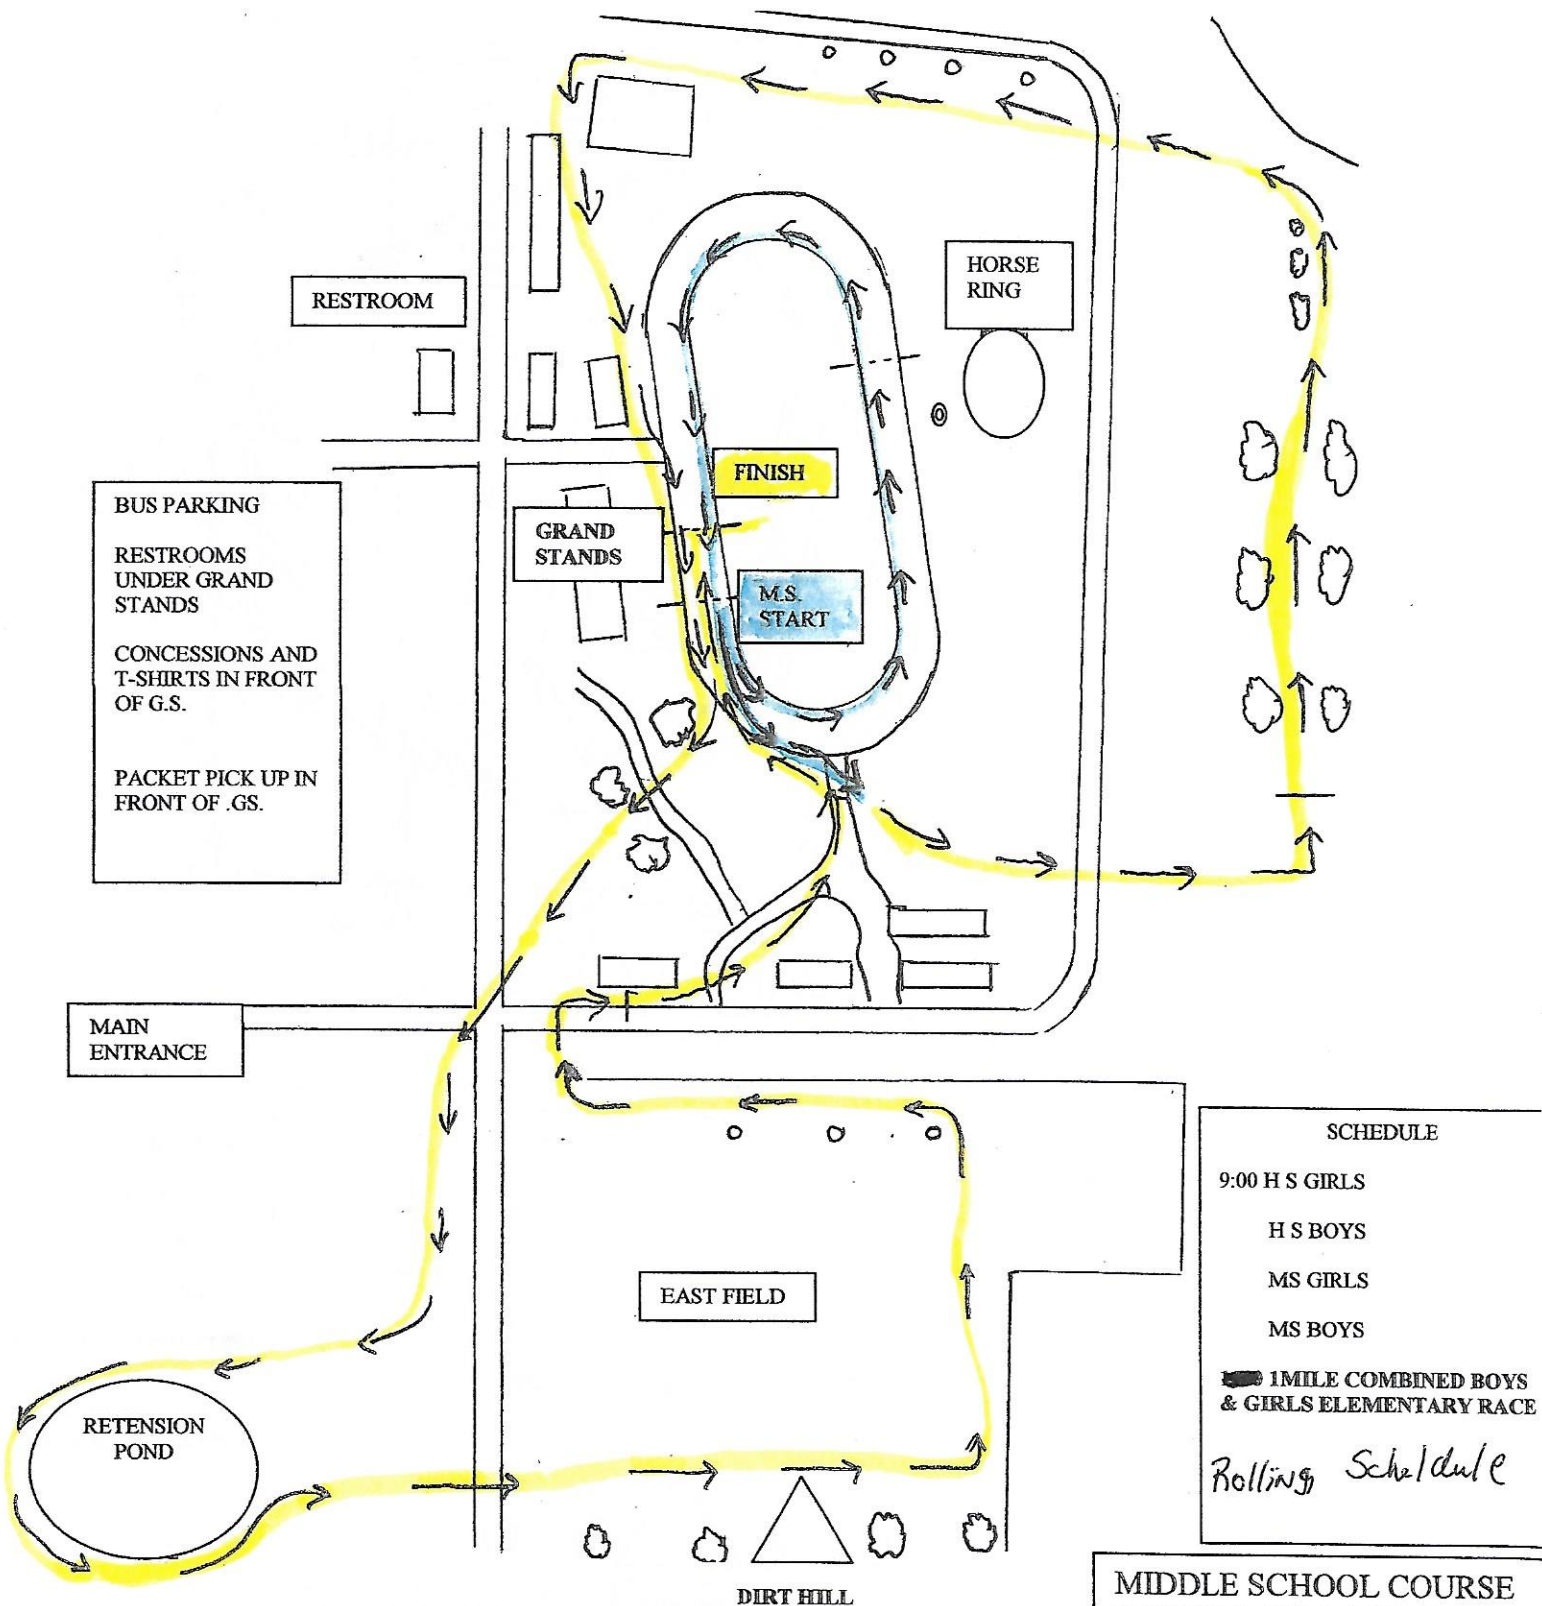

1 MI.

BUS PARKING  
 RESTROOMS UNDER GRAND STANDS  
 CONCESSIONS AND T-SHIRTS IN FRONT OF G.S.  
 PACKET PICK UP IN FRONT OF .GS.

RESTROOM

GRAND STANDS

HORSE RING

FINISH

M.S. START

MAIN ENTRANCE

EAST FIELD

DIRT HILL

RETENSION POND

SCHEDULE

9:00 H S GIRLS  
 H S BOYS  
 MS GIRLS  
 MS BOYS

1 MILE COMBINED BOYS & GIRLS ELEMENTARY RACE

*Rolling Schedule*

MIDDLE SCHOOL COURSE FOLLOW YELLOW ALL THE WAY AROUND

1 LOOP AROUND TRACK AT START